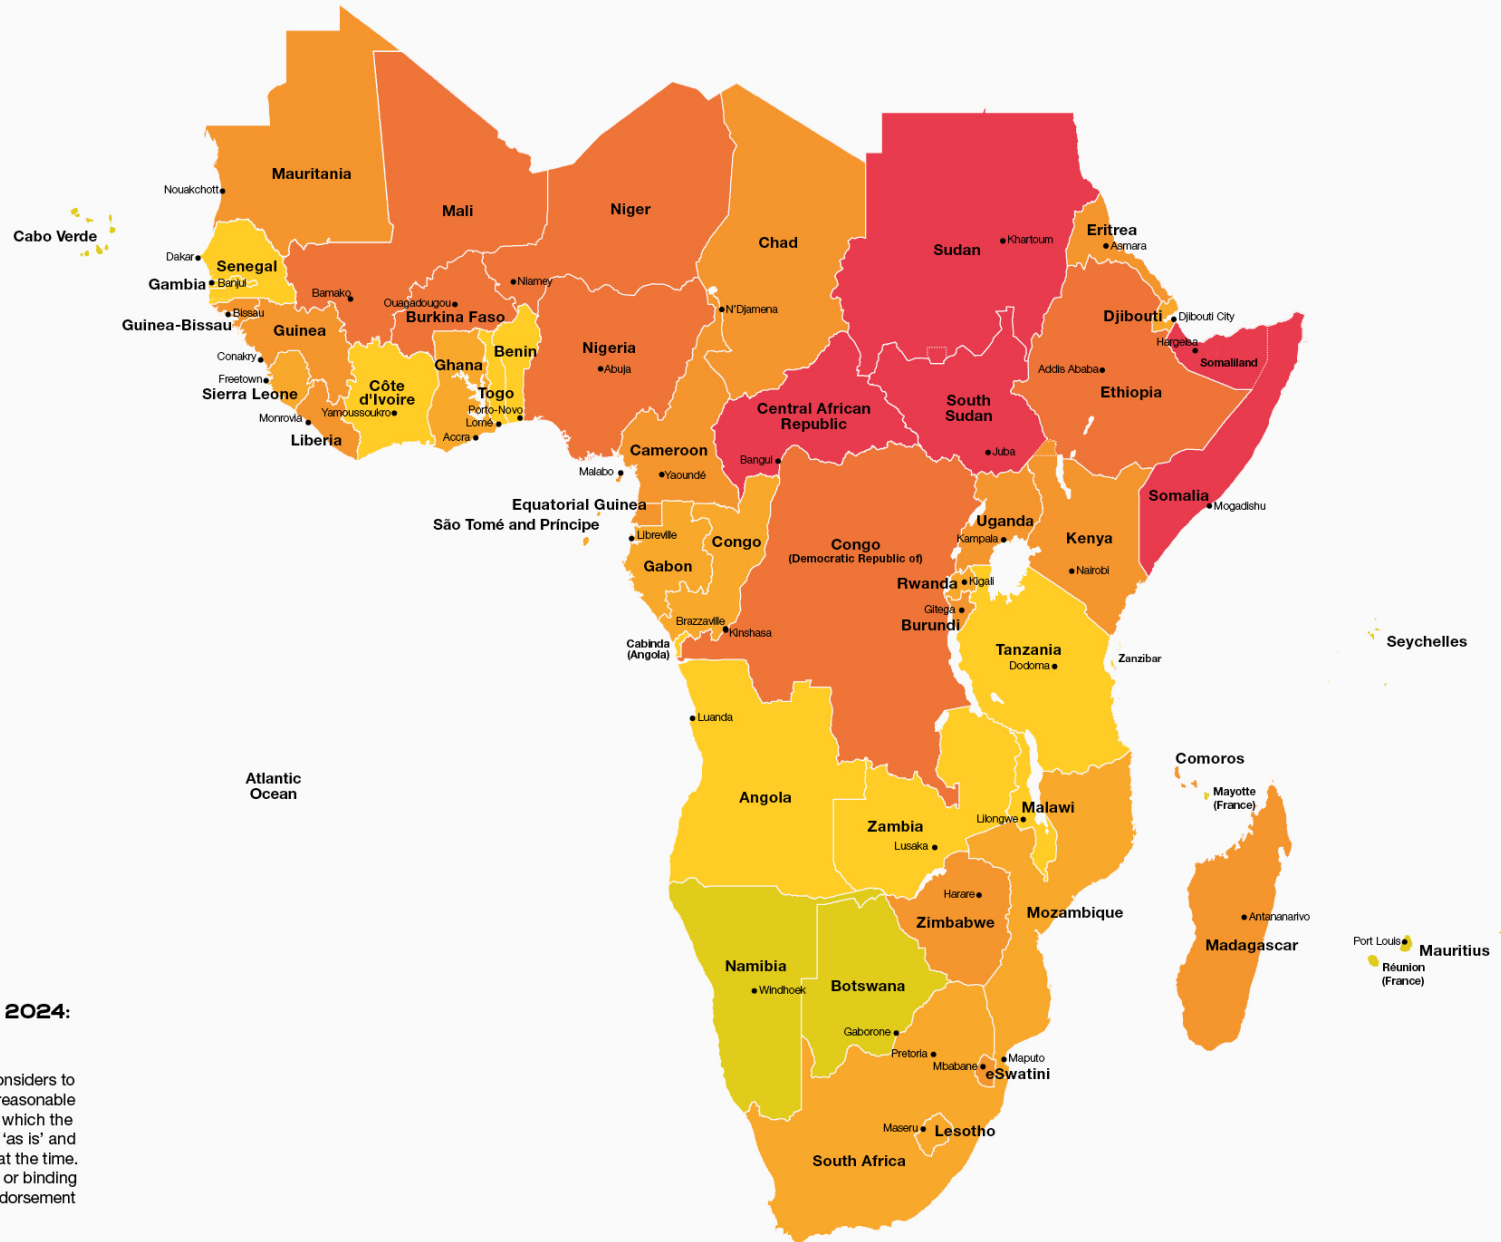

RISKMAP

Control Risks

DOWNLOAD THE GLOBAL FORECAST FOR 2024:
[CONTROLRISKS.COM/RISKMAP](https://controlrisks.com/riskmap)

The Risk Ratings are compiled from sources that Control Risks considers to be reliable or are expressions of opinion. Control Risks has made reasonable commercial efforts to ensure the accuracy of the information on which the Risk Ratings are based. However, the Risk Ratings are provided 'as is' and include reasonable judgements in the circumstances prevailing at the time. The Risk Ratings provided should not be construed as definitive or binding advice. Boundaries and names shown on this map do not imply endorsement or acceptance by Control Risks.